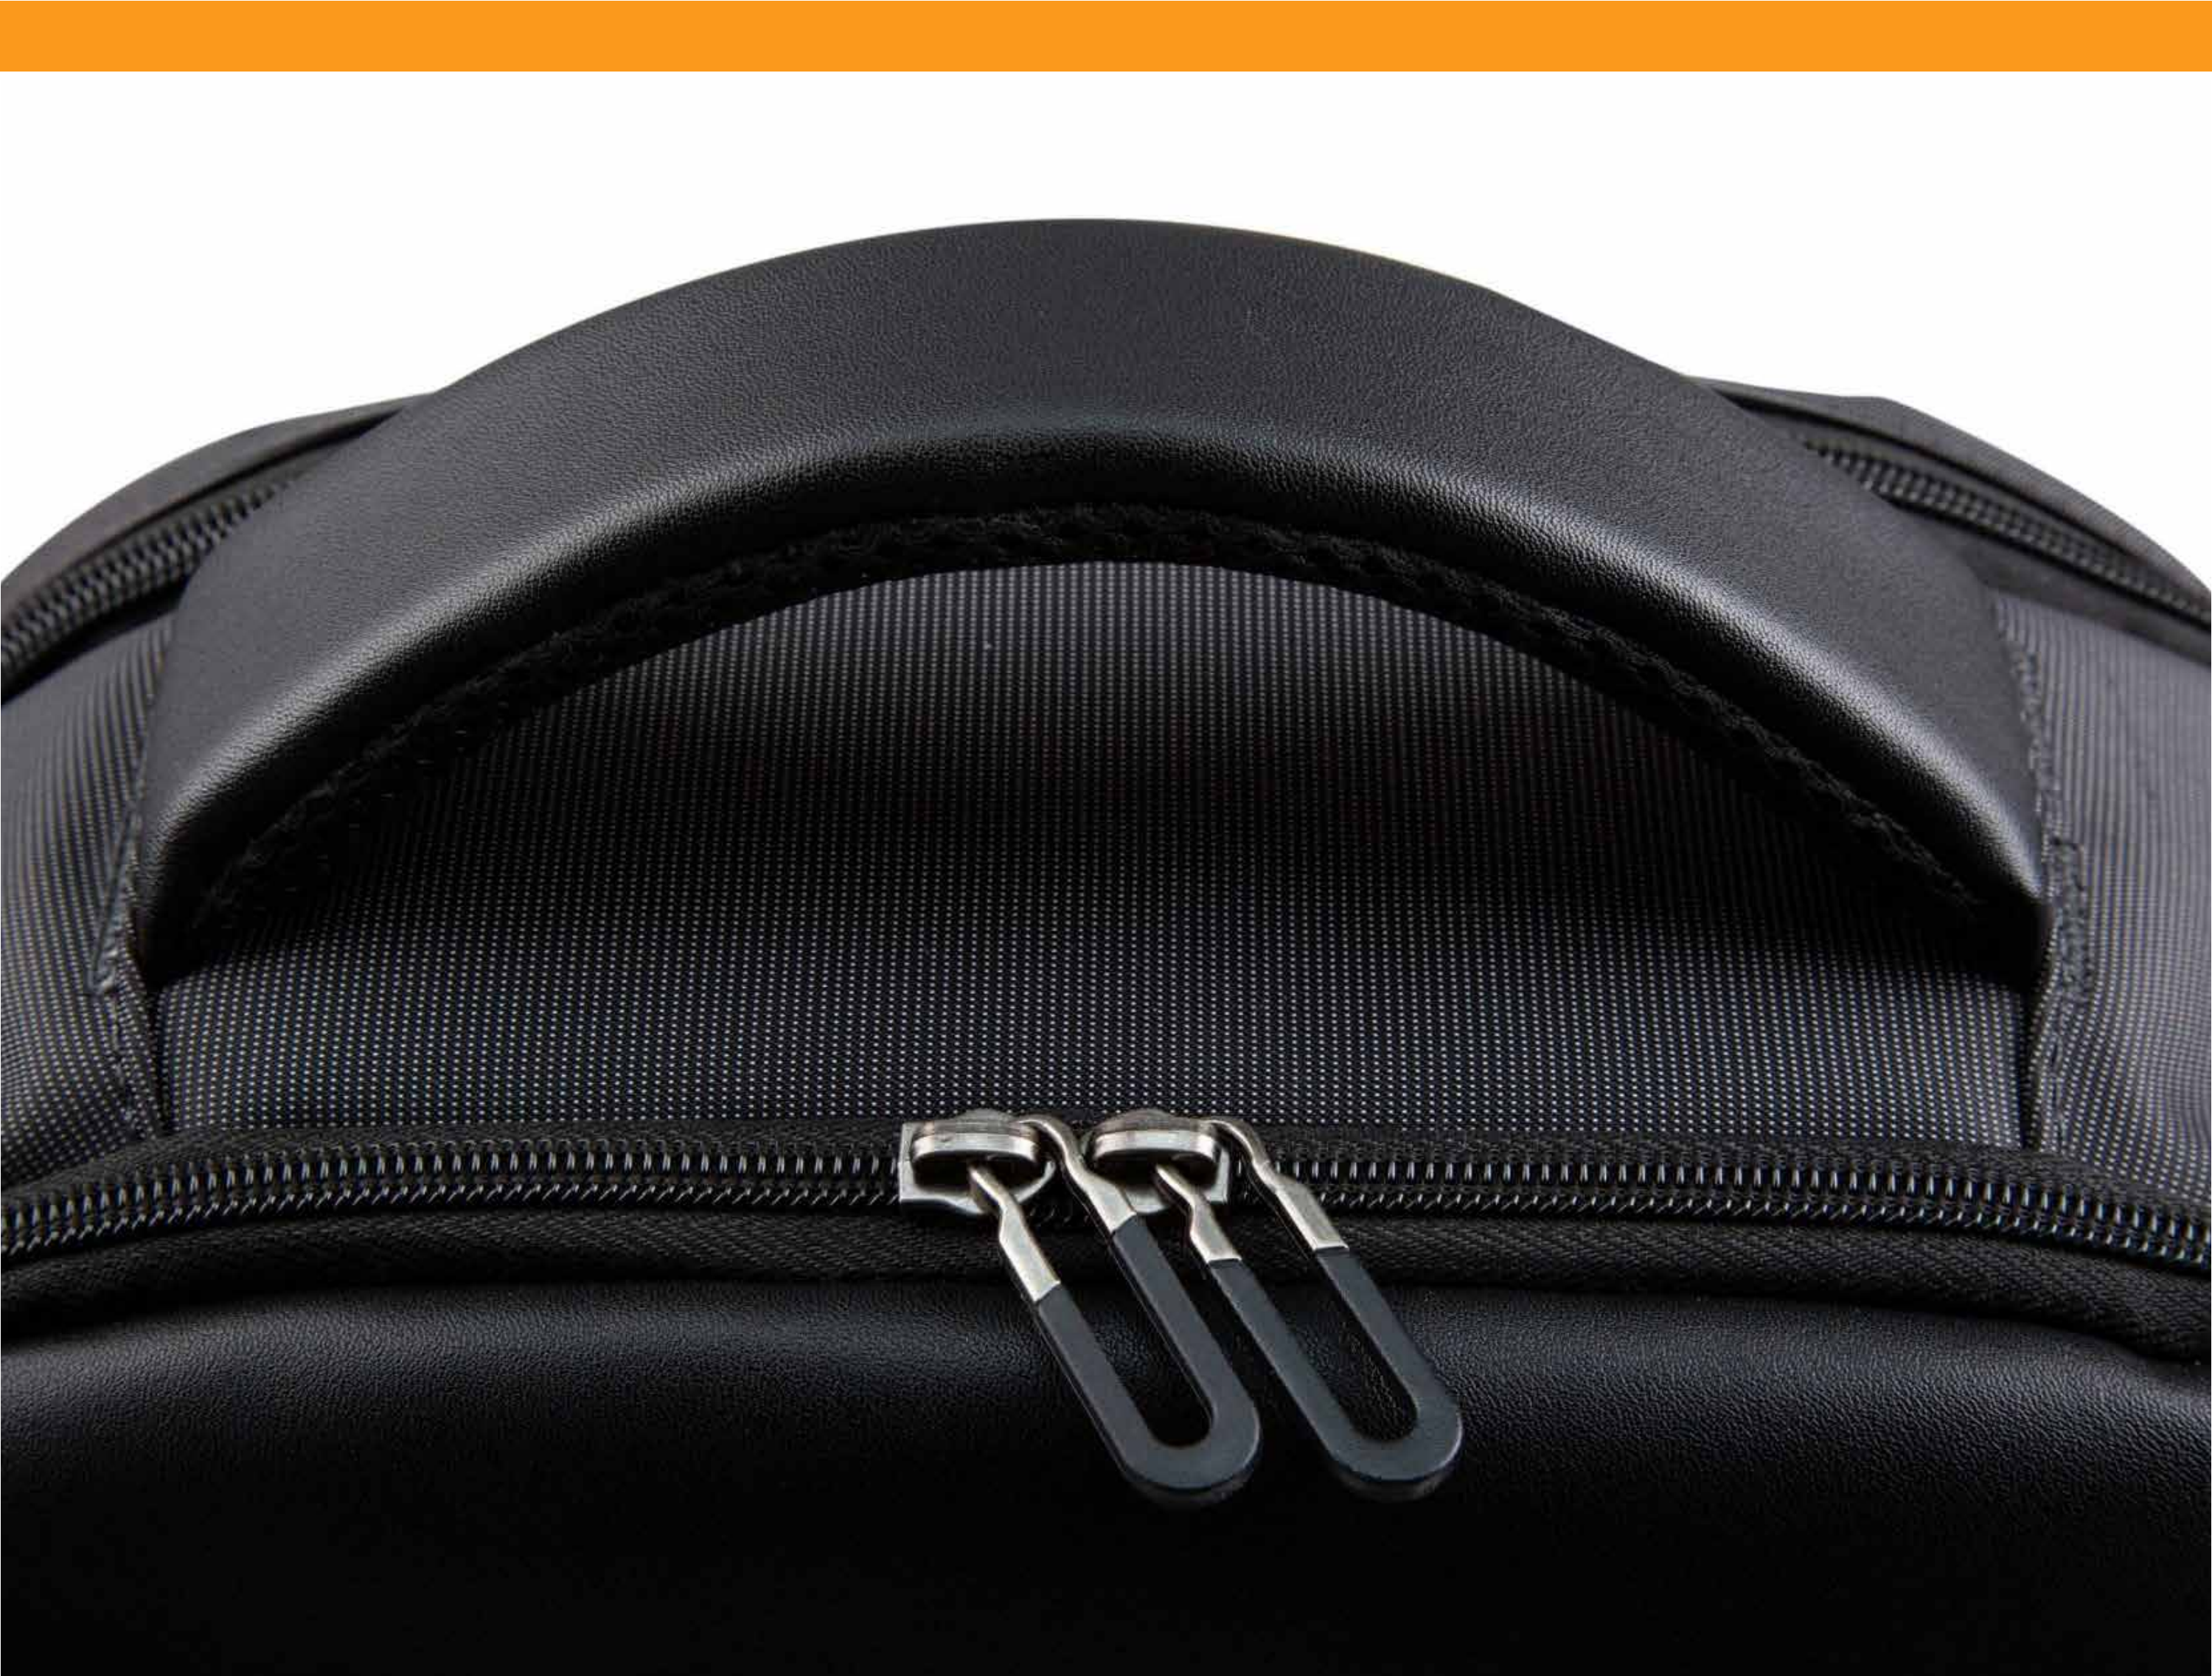

Urban Backpacks for
WORK & PLAY